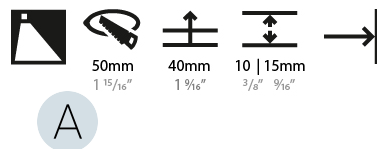

base number   Color   Finishes
Temperature   (Diamond)

1. To build a product code in our configurator select the specify button on the base model # product page
2. To build a manual product code on this datasheet choose from the options listed below in blue font and add the suffix to the base model #

GENERAL

Series: Delight
Subseries: Delight Lollipop Round Wide
Brand: Prolicht
Division: Architectural
Mounting Type: Recessed
Mounting Location: Wall
Subcategory: Step Light

PHYSICAL

Shape: Round
Diameter (mm): 55
Diameter (in): 2 3/16
Depth (mm): 35
Depth (in): 1 3/8
Min. Recessing Depth (mm): 40
Min. Recessing Depth (in): 1 9/16
Light Distribution: Asymmetric
Weight (kg): 0.11
Weight (lbs): 0.25

Fixture Finish: SSR / BKV / CWI / CRY / HAB / LAG / UFT / ITA / RUA / RUR / MIC / FTG / MYG / TWT / LOD / PUS / FRO / FUP / KIA / POP / BLS / SPG / MEY / GOH / GUM / CHC / COM / ABZ / JAG / OBR / MOS / ROR

Fixture Material: Aluminum

ELECTRICAL

Lamp Type: LED (Zhaga Standard)
Input Wattage (W): 2.2
Total Output Wattage (W): 2
Dimming: 0-10V Dimming / Phase Dimming (120Vac Only)
Driver Included: No
Driver Location: Remote
Driver Type: Constant Current - 120 / 277Vac
Input Voltage (V): 120 - 277
Constant Current (MA): 700

LED

Number of LEDs: 1
Color Temperature (°K): 2700 / 3000 / 4000
Max. Delivered Lumen (lm): 150 / 160 / 170
CRI: >90 CRI
Lamp Life (hrs): 50000

OPTICAL

RATINGS AND CERTIFICATIONS

Certified By: Certified for North American Standards
IP rating: IP20