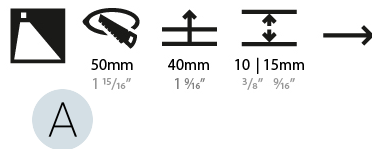

1. To build a product code in our configurator select the specify button on the base model # product page
2. To build a manual product code on this datasheet choose from the options listed below in blue font and add the suffix to the base model #

GENERAL

Series: Delight
Subseries: Delight Lollipop Square Wide
Brand: Prolicht
Division: Architectural
Mounting Type: Recessed
Mounting Location: Wall
Subcategory: Step Light

PHYSICAL

Shape: Square
Length (mm): 53
Length (in): 2 1/4
Height (mm): 53
Depth (mm): 35
Height (in): 2 1/4
Depth (in): 1 3/8
Min. Recessing Depth (mm): 40
Min. Recessing Depth (in): 1 9/16
Light Distribution: Asymmetric
Weight (kg): 0.11
Weight (lbs): 0.25
Fixture Finish: SSR / BKV / CWI / CRY / HAB / LAG / UFT / ITA / RUA / RUR / MIC / FTG / MYG / TWT / LOD / PUS / FRO / FUP / KIA / POP / BLS / SPG / MEY / GOH / GUM / CHC / COM / ABZ / JAG / OBR / MOS / ROR
Fixture Material: Aluminum

ELECTRICAL

Lamp Type: LED (Zhaga Standard)
Input Wattage (W): 2.2
Total Output Wattage (W): 2
Dimming: 0-10V Dimming / Phase Dimming (120Vac Only)
Driver Included: No
Driver Location: Remote
Driver Type: Constant Current - 120 / 277Vac
Input Voltage (V): 120 - 277
Constant Current (MA): 700

LED

Number of LEDs: 1
Color Temperature (°K): 2700 / 3000 / 4000
Max. Delivered Lumen (lm): 150 / 160 / 170
CRI: >90 CRI
Lamp Life (hrs): 50000

OPTICAL

RATINGS AND CERTIFICATIONS

Certified By: Certified for North American Standards
IP rating: IP20